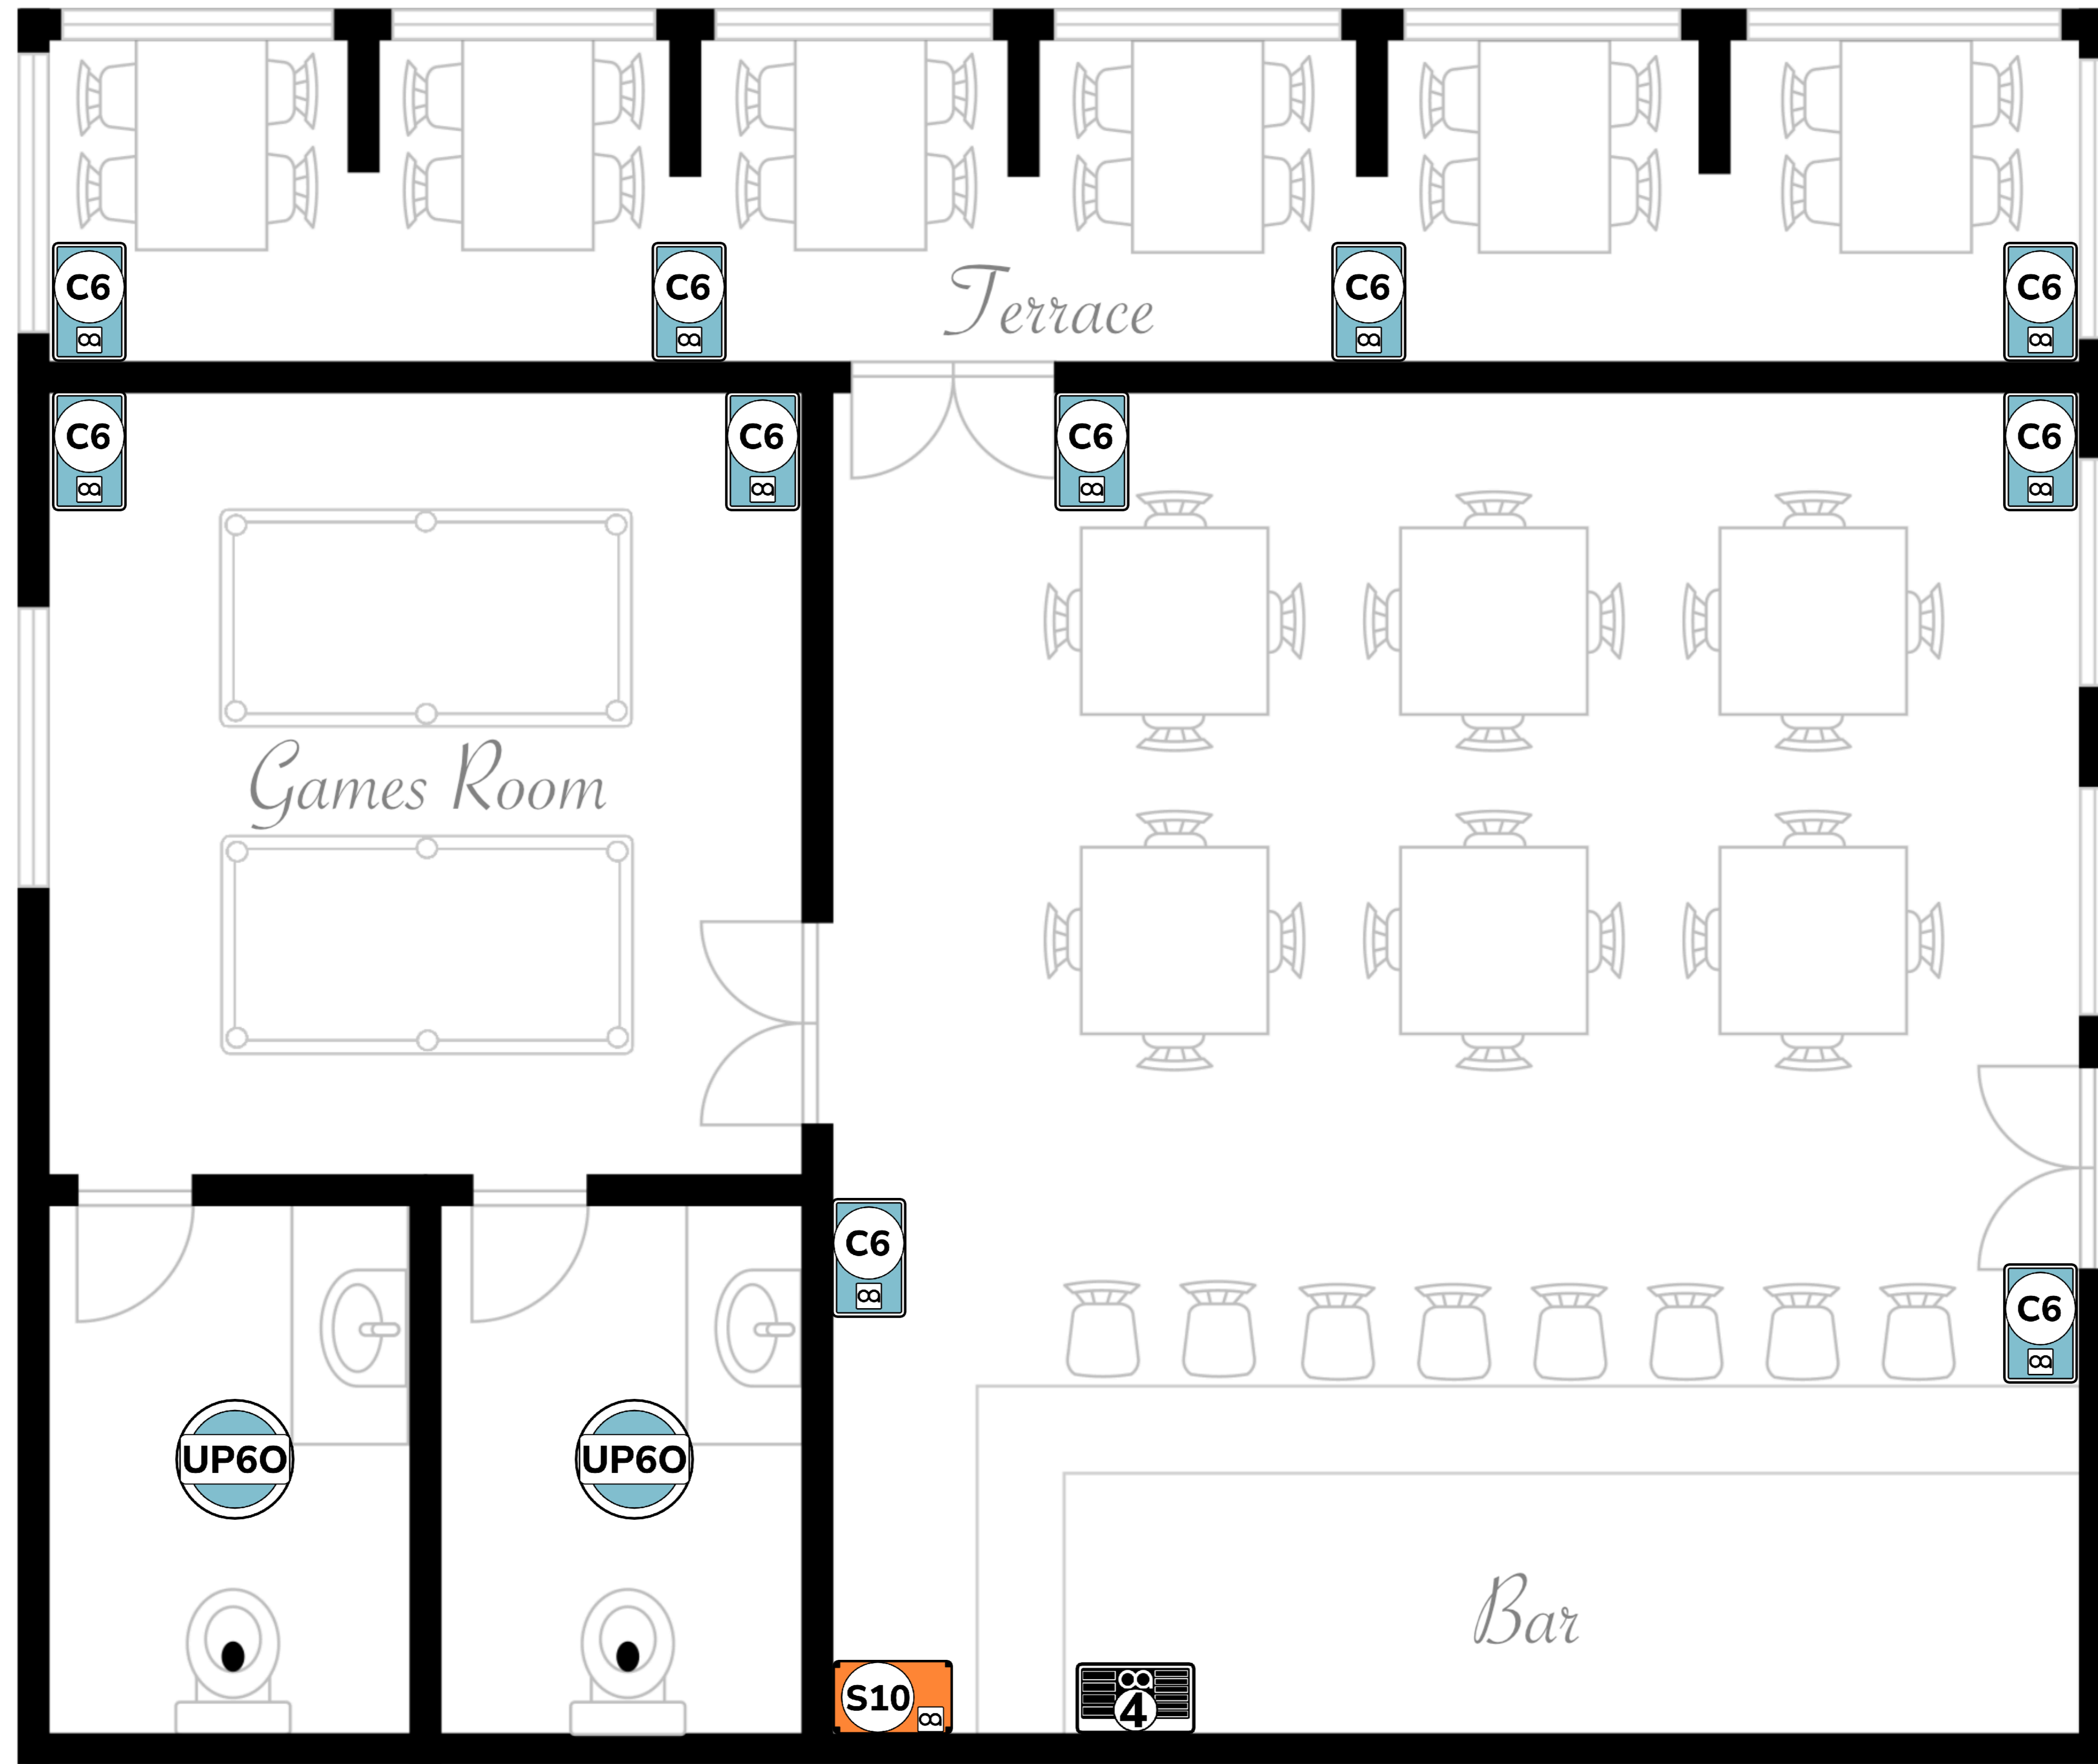

Speaker Layout

Cuboid6-B

UP60

SUB-10

Zonepad4

Speaker Amplifier Requirements

Zones	Area	Speakers	Power Required	Amplifier	Amplifier Channel
1	Bar	4 x Cuboid6	240w - 480w	Zone8P	1+2
		1 x SUB-10	250w		3+4 Bridged
2	Games Room	2 x Cuboid6	120w - 240w		5
3	Terrace	4 x Cuboid6	240w - 480w		6+7
4	Toilets	2 x UP60	120w		8