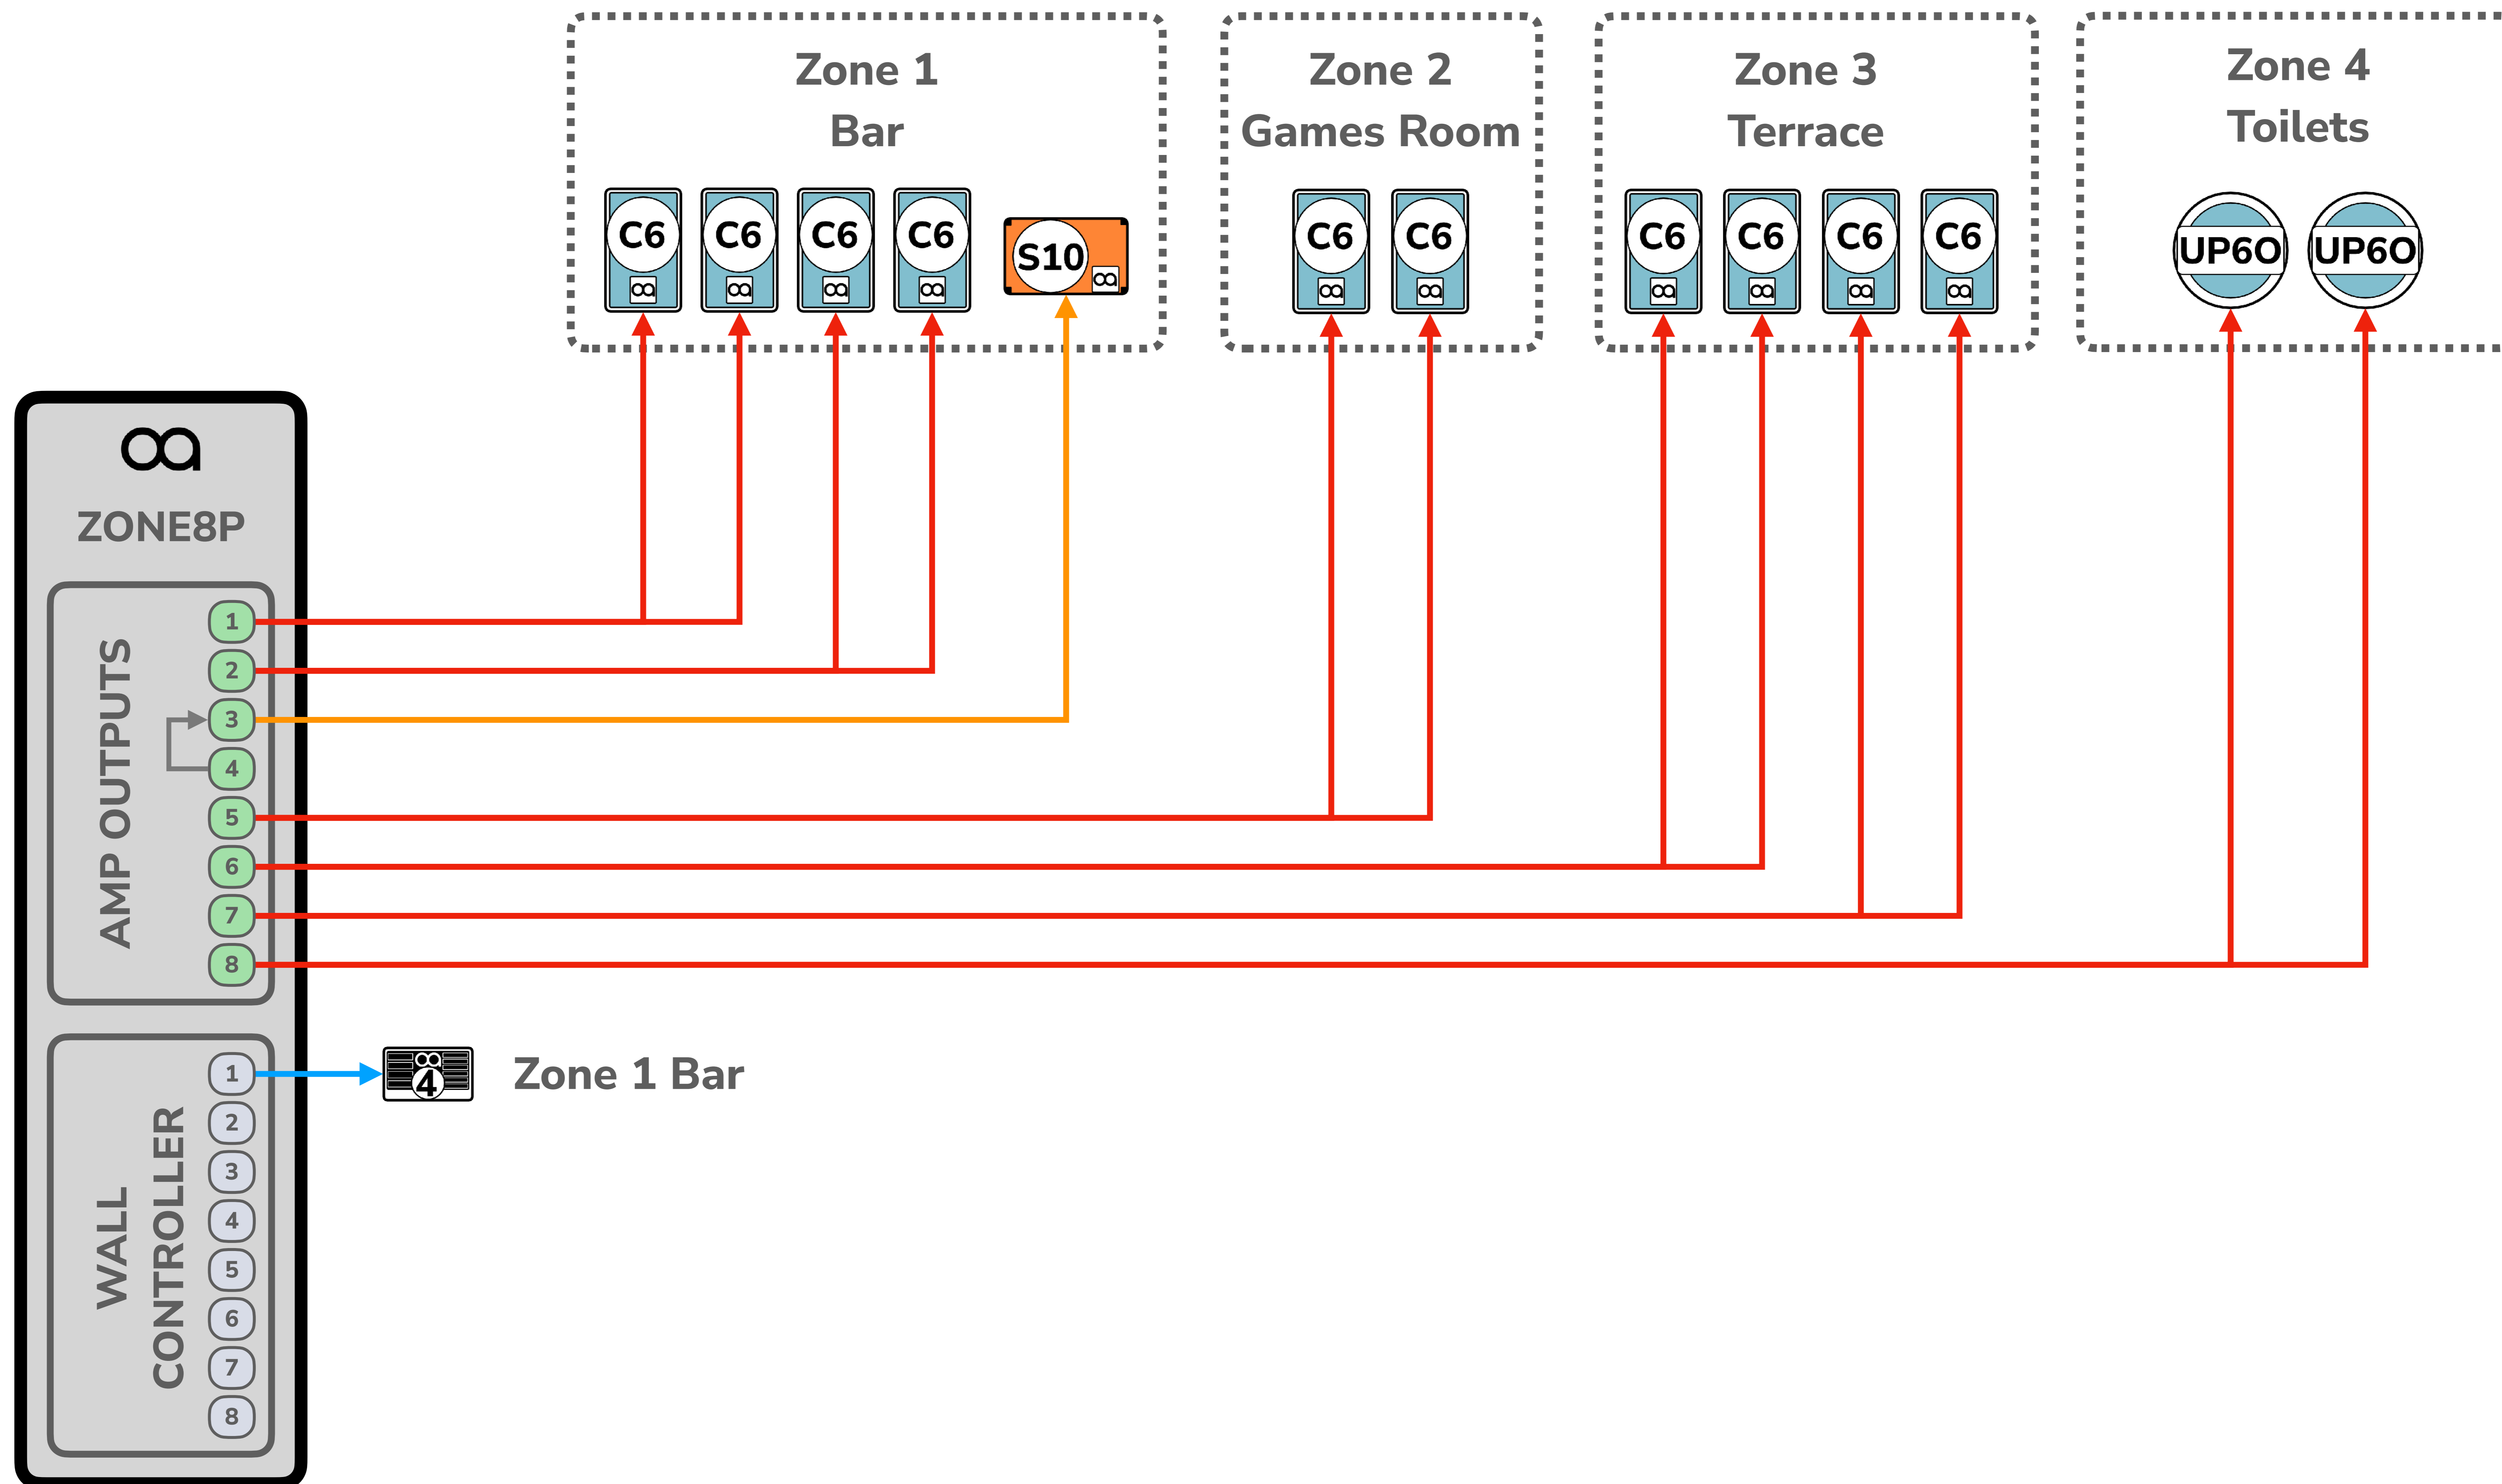

Speaker Amplifier Requirements

Zones	Area	Speakers	Power Required	Amplifier	Amplifier Channel
1	Bar	4 x Cuboid6	240w - 480w	Zone8P	1+2
		1 x SUB-10	250w		3+4 Bridged
2	Games Room	2 x Cuboid6	120w - 240w		5
3	Terrace	4 x Cuboid6	240w - 480w		6+7
4	Toilets	2 x UP60	120w		8

Speaker Wiring

Cuboid6-B

UP60

SUB-10

Zonepad4

2.5mm Speaker Cable

1.5mm Speaker Cable

0.75 2 Core Cable

CAT5 minimum