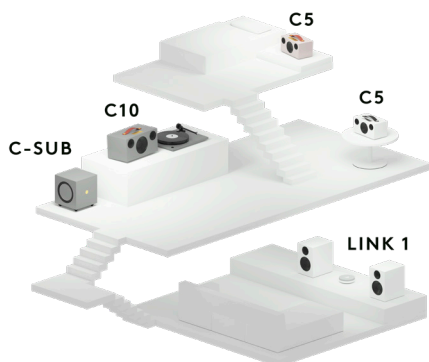

CONFIGURATION MULTIROOM